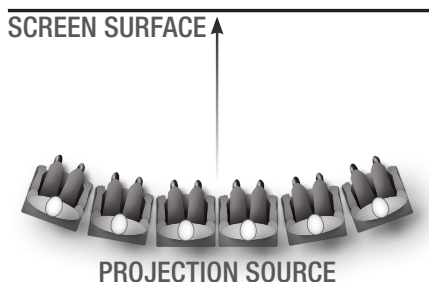

FLEX WHITE

Pliable matt white surface which provides excellent flat viewing area. Allows less light to pass through from behind the fabric. It diffuses projected light in all directions, so the image can be seen from any angle. M1 fire resistant rating.

4K RESOLUTION	1.0 GAIN
0.42 THICKNESS	180° VIEWING ANGLE

SCREEN SURFACE

- Front projection
- M1 fire resistant
- Gain 1.0
- Viewing angle 180°
- Thickness 0.42 mm
- Black borders available

¹Individual test results may vary. Results based on a representative sample in Enyroom inventory.

GAIN 1.0 VIEWING ANGLE 180° THICKNESS 0.42 MM FULL HD COMPLIANT