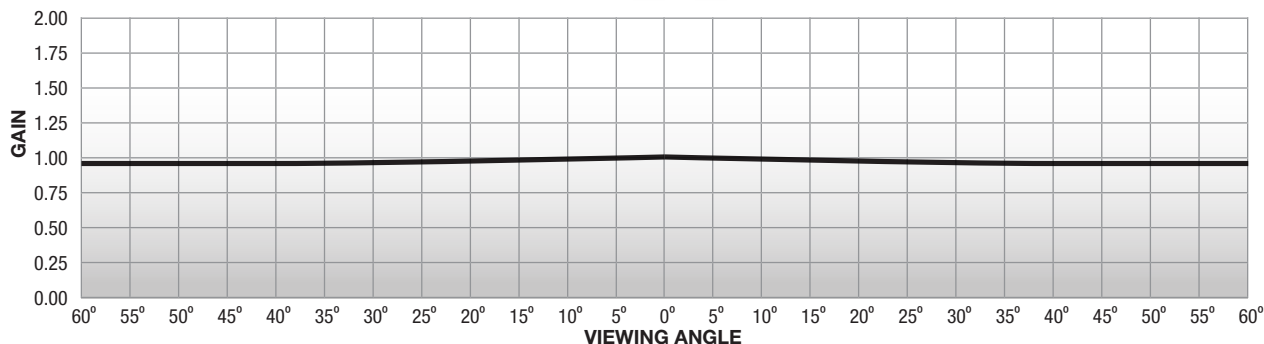

FLEX WHITE

Pliable matt white surface which provides excellent flat viewing area. Allows less light to pass through from behind the fabric. It diffuses projected light in all directions, so the image can be seen from any angle. M1 fire resistant rating.

4K RESOLUTION	1.0 GAIN
0.42 THICKNESS	180° VIEWING ANGLE

SCREEN SURFACE

- Front projection
- M1 fire resistant
- Gain 1.0
- Viewing angle 180°
- Thickness 0.42 mm
- Black borders available

¹Individual test results may vary. Results based on a representative sample in Enyroom inventory.

GAIN 1.0 VIEWING ANGLE 180° THICKNESS 0.42 MM FULL HD COMPLIANT